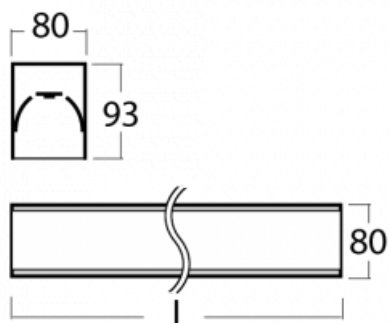

# Lina80-S

05S-200I-40GGM3/840, W

EPD®

Lina80-S luminaires are available in recessed, surface, suspended or wall mounted versions, including the illuminated corner segments. Lina80-S system luminaire can be used to create different shapes or long lines, with special joints that prevent any light to shine through, creating thus a seamless visual effect, suitable for small offices as well as big halls.

## Technical drawing

Type of installation	Recessed, Surface, Wall mounted, Suspended, 3 circuit track
Light distribution	Direct
Luminaire shape	Linear
Colour of the luminaires	White
Material	Aluminium
Lifetime	L90/B50 60 000 hours
Warranty	5 years
Description of luminaires	Luminaire recessed/surface/wall mounted/suspended/3 circuit track
Dimensions	2244 mm × 80 mm × 93 mm
Light source	LED MODUL
Type of optical system	Microprisma
Luminous flux*	5450 lm
Colour Temperature	4000 K cool white
Luminous efficacy	110 lm/W
MacAdam Light source	2
Colour rendering index	80
UGR max. X=4H Y=8H, ρ=70,50,20	20.5

**00-20700, W**  
 2 pcs of wall fastening  
 Lipo/Lina

**00-20900, F**  
 bracket for installation  
 of suspended type of  
 profile as recessed  
 trimless

**00-21300, W**  
 Lipo80-S, Lina80-S -  
 pendant profile for track  
 luminaires; l = 1122mm

**00-21301, W**  
 Lipo80-S, Lina80-S -  
 pendant profile for track  
 luminaires; l = 2242mm

**00-51300, W**  
 set for suspension into  
 3-phase track, non-  
 dimmable luminaires

**00-51301, W**  
 set for suspension into  
 3-phase track, dimmable  
 luminaires