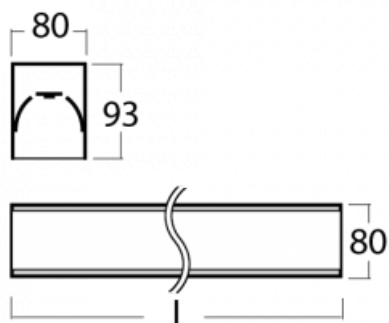

Luminaire

Lina80-S

05S-200I-40GGM3/830, B

EPD®

Lina80-S luminaires are available in recessed, surface, suspended or wall mounted versions, including the illuminated corner segments. Lina80-S system luminaire can be used to create different shapes or long lines, with special joints that prevent any light to shine through, creating thus a seamless visual effect, suitable for small offices as well as big halls.

Technical drawing

Type of installation	Recessed, Surface, Wall mounted, Suspended, 3 circuit track
Light distribution	Direct
Luminaire shape	Linear
Colour of the luminaires	Black
Material	Aluminium
Lifetime	L90/B50 60 000 hours
Warranty	60 months
Description of luminaires	Luminaire recessed/surface/wall mounted/suspended/3 circuit track
Dimensions	2244 mm × 80 mm × 93 mm
Light source	LED MODUL
Type of optical system	Microprisma
Luminous flux	5190 lm ± 10 %
Colour Temperature	3000 K warm white
Luminous efficacy	105 lm/W
MacAdam Light source	2
Colour rendering index	80
UGR max. X=4H Y=8H, ρ=70,50,20	20.3