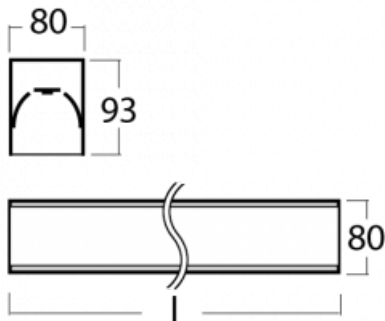

Luminaire
Lina80-S
 05S-200I-40GETD/830, W

Lina80-S luminaires are available in recessed, surface, suspended or wall mounted versions, including the illuminated corner segments. Lina80-S system luminaire can be used to create different shapes or long lines, with special joints that prevent any light to shine through, creating thus a seamless visual effect, suitable for small offices as well as big halls.

Technical drawing

Type of installation	Recessed, Surface, Wall mounted, Suspended, 3 circuit track
Light distribution	Direct
Luminaire shape	Linear
Colour of the luminaires	White
Material	Aluminium
Lifetime	L90/B50 60 000 hours
Warranty	60 months
Description of luminaires	Luminaire recessed/surface/wall mounted/suspended/3 circuit track
Dimensions	2244 mm × 80 mm × 93 mm
Light source	LED MODUL
Type of optical system	Microprisma
Luminous flux	1800 lm ± 10 %
Colour Temperature	3000 K warm white
Luminous efficacy	115 lm/W
MacAdam Light source	2
Colour rendering index	80
UGR max. X=4H Y=8H, ρ=70,50,20	16.6

00-20900, F
 bracket for installation
 of suspended type of
 profile as recessed
 trimless

00-21300, W
 Lipo80-S, Lina80-S -
 pendant profile for track
 luminaires; l = 1122mm

00-21301, W
 Lipo80-S, Lina80-S -
 pendant profile for track
 luminaires; l = 2242mm