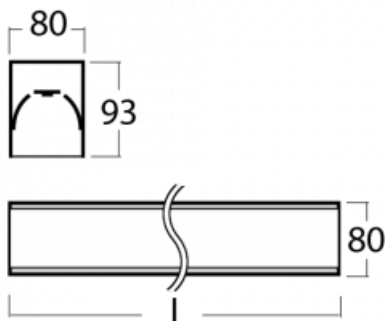

# Lina80-S

05S-200I-40GED/840, B

EPD®

Lina80-S luminaires are available in recessed, surface, suspended or wall mounted versions, including the illuminated corner segments. Lina80-S system luminaire can be used to create different shapes or long lines, with special joints that prevent any light to shine through, creating thus a seamless visual effect, suitable for small offices as well as big halls.

## Technical drawing

Type of installation	Recessed, Surface, Wall mounted, Suspended, 3 circuit track
Light distribution	Direct
Luminaire shape	Linear
Colour of the luminaires	Black
Material	Aluminium
Lifetime	L90/B50 60 000 hours
Warranty	60 months
Description of luminaires	Luminaire recessed/surface/wall mounted/suspended/3 circuit track
Dimensions	2244 mm × 80 mm × 93 mm
Weight	8.1 kg
Light source	LED MODUL
Type of optical system	Microprisma
Luminous flux	1890 lm ± 10 %
Colour Temperature	4000 K cool white
Luminous efficacy	121 lm/W
MacAdam Light source	2
Colour rendering index	80
UGR max. X=4H Y=8H, ρ=70,50,20	16.8