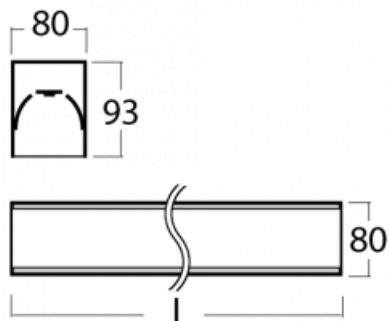

Luminaire

Lina80-S

05S-200I-35GGTD/830, B

EPD®

Lina80-S luminaires are available in recessed, surface, suspended or wall mounted versions, including the illuminated corner segments. Lina80-S system luminaire can be used to create different shapes or long lines, with special joints that prevent any light to shine through, creating thus a seamless visual effect, suitable for small offices as well as big halls.

Technical drawing

Type of installation	Recessed, Surface, Wall mounted, Suspended, 3 circuit track
Light distribution	Direct
Luminaire shape	Linear
Colour of the luminaires	Black
Material	Aluminium
Lifetime	L90/B50 60 000 hours
Warranty	5 years
Description of luminaires	Luminaire recessed/surface/wall mounted/suspended/3 circuit track
Dimensions	1964 mm × 80 mm × 93 mm
Light source	LED MODUL
Type of optical system	Microprisma
Luminous flux*	4540 lm
Colour Temperature	3000 K warm white
Luminous efficacy	105 lm/W
MacAdam Light source	2
Colour rendering index	80
UGR max. X=4H Y=8H, ρ=70,50,20	20.3