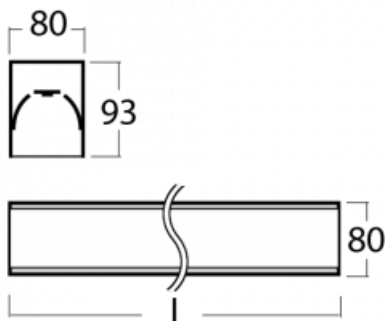

Luminaire

Lina80-S

05S-200I-35GGM/840, S

EPD®

Lina80-S luminaires are available in recessed, surface, suspended or wall mounted versions, including the illuminated corner segments. Lina80-S system luminaire can be used to create different shapes or long lines, with special joints that prevent any light to shine through, creating thus a seamless visual effect, suitable for small offices as well as big halls.

Technical drawing

Type of installation	Recessed, Surface, Wall mounted, Suspended, 3 circuit track
Light distribution	Direct
Luminaire shape	Linear
Colour of the luminaires	Silver
Material	Aluminium
Lifetime	L90/B50 60 000 hours
Warranty	60 months
Description of luminaires	Luminaire recessed/surface/wall mounted/suspended/3 circuit track
Dimensions	1964 mm × 80 mm × 93 mm
Light source	LED MODUL
Type of optical system	Microprisma
Luminous flux	4770 lm ± 10 %
Colour Temperature	4000 K cool white
Luminous efficacy	110 lm/W
MacAdam Light source	2
Colour rendering index	80
UGR max. X=4H Y=8H, ρ=70,50,20	20.5

00-20900, F
 bracket for installation
 of suspended type of
 profile as recessed
 trimless

00-21300, S
 Lipo80-S, Lina80-S -
 pendant profile for track
 luminaires; l = 1122mm

00-21301, S
 Lipo80-S, Lina80-S -
 pendant profile for track
 luminaires; l = 2242mm