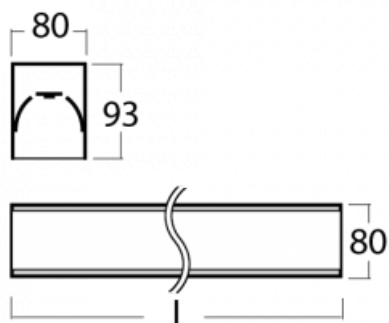

# Lina80-S

05S-200I-35GGE/840, B

EPD®

Lina80-S luminaires are available in recessed, surface, suspended or wall mounted versions, including the illuminated corner segments. Lina80-S system luminaire can be used to create different shapes or long lines, with special joints that prevent any light to shine through, creating thus a seamless visual effect, suitable for small offices as well as big halls.

## Technical drawing

Type of installation	Recessed, Surface, Wall mounted, Suspended, 3 circuit track
Light distribution	Direct
Luminaire shape	Linear
Colour of the luminaires	Black
Material	Aluminium
Lifetime	L90/B50 60 000 hours
Warranty	60 months
Description of luminaires	Luminaire recessed/surface/wall mounted/suspended/3 circuit track
Dimensions	1964 mm × 80 mm × 93 mm
Weight	6.9 kg
Light source	LED MODUL
Type of optical system	Microprisma
Luminous flux	4770 lm ± 10 %
Colour Temperature	4000 K cool white
Luminous efficacy	110 lm/W
MacAdam Light source	2
Colour rendering index	80
UGR max. X=4H Y=8H, ρ=70,50,20	20.5