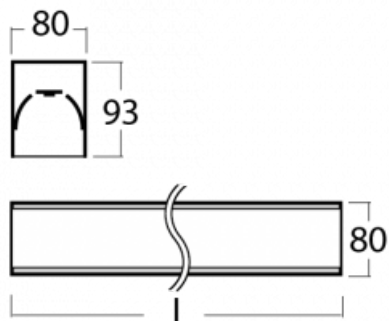

# Lina80-S

05S-200I-35GETD/830, S

EPD®

Lina80-S luminaires are available in recessed, surface, suspended or wall mounted versions, including the illuminated corner segments. Lina80-S system luminaire can be used to create different shapes or long lines, with special joints that prevent any light to shine through, creating thus a seamless visual effect, suitable for small offices as well as big halls.

## Technical drawing

Type of installation	Recessed, Surface, Wall mounted, Suspended, 3 circuit track
Light distribution	Direct
Luminaire shape	Linear
Colour of the luminaires	Silver
Material	Aluminium
Lifetime	L90/B50 60 000 hours
Warranty	5 years
Description of luminaires	Luminaire recessed/surface/wall mounted/suspended/3 circuit track
Dimensions	1964 mm × 80 mm × 93 mm
Light source	LED MODUL
Type of optical system	Microprisma
Luminous flux*	1580 lm
Colour Temperature	3000 K warm white
Luminous efficacy	115 lm/W
MacAdam Light source	2
Colour rendering index	80
UGR max. X=4H Y=8H, ρ=70,50,20	16.6