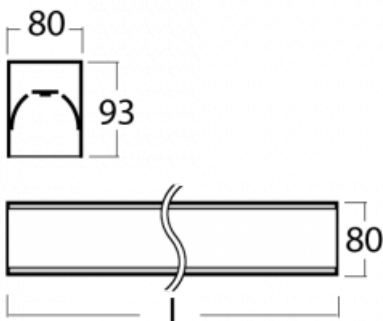

# Lina80-S

05S-200I-35GEE/840, B

**EPD**<sup>®</sup>

Lina80-S luminaires are available in recessed, surface, suspended or wall mounted versions, including the illuminated corner segments. Lina80-S system luminaire can be used to create different shapes or long lines, with special joints that prevent any light to shine through, creating thus a seamless visual effect, suitable for small offices as well as big halls.

## Technical drawing

Type of installation	Recessed, Surface, Wall mounted, Suspended, 3 circuit track
Light distribution	Direct
Luminaire shape	Linear
Colour of the luminaires	Black
Material	Aluminium
Lifetime	L90/B50 60 000 hours
Warranty	5 years
Description of luminaires	Luminaire recessed/surface/wall mounted/suspended/3 circuit track
Dimensions	1964 mm × 80 mm × 93 mm
Light source	LED MODUL
Type of optical system	Microprisma
Luminous flux*	1660 lm
Colour Temperature	4000 K cool white
Luminous efficacy	121 lm/W
MacAdam Light source	2
Colour rendering index	80
UGR max. X=4H Y=8H, ρ=70,50,20	16.8