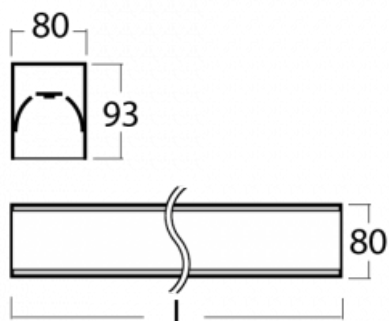

Luminaire

Lina80-S

05S-200I-30GGM3/830, W

EPD®

Lina80-S luminaires are available in recessed, surface, suspended or wall mounted versions, including the illuminated corner segments. Lina80-S system luminaire can be used to create different shapes or long lines, with special joints that prevent any light to shine through, creating thus a seamless visual effect, suitable for small offices as well as big halls.

Technical drawing

Type of installation	Recessed, Surface, Wall mounted, Suspended, 3 circuit track
Light distribution	Direct
Luminaire shape	Linear
Colour of the luminaires	White
Material	Aluminium
Lifetime	L90/B50 60 000 hours
Warranty	60 months
Description of luminaires	Luminaire recessed/surface/wall mounted/suspended/3 circuit track
Dimensions	1683 mm × 80 mm × 93 mm
Light source	LED MODUL
Type of optical system	Microprisma
Luminous flux	3890 lm ± 10 %
Colour Temperature	3000 K warm white
Luminous efficacy	105 lm/W
MacAdam Light source	2
Colour rendering index	80
UGR max. X=4H Y=8H, ρ=70,50,20	20.3

00-20900, F
 bracket for installation
 of suspended type of
 profile as recessed
 trimless

00-21300, W
 Lipo80-S, Lina80-S -
 pendant profile for track
 luminaires; l = 1122mm

00-21301, W
 Lipo80-S, Lina80-S -
 pendant profile for track
 luminaires; l = 2242mm