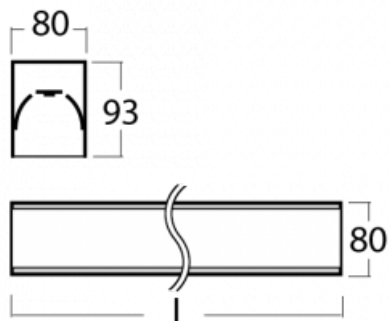

Luminaire

Lina80-S

05S-200I-30GGM3/830, W

EPD®

Lina80-S luminaires are available in recessed, surface, suspended or wall mounted versions, including the illuminated corner segments. Lina80-S system luminaire can be used to create different shapes or long lines, with special joints that prevent any light to shine through, creating thus a seamless visual effect, suitable for small offices as well as big halls.

Technical drawing

Type of installation	Recessed, Surface, Wall mounted, Suspended, 3 circuit track
Light distribution	Direct
Luminaire shape	Linear
Colour of the luminaires	White
Material	Aluminium
Lifetime	L90/B50 60 000 hours
Warranty	2 years
Description of luminaires	Luminaire recessed/surface/wall mounted/suspended/3 circuit track
Dimensions	1683 mm × 80 mm × 93 mm
Light source	LED MODUL
Type of optical system	Microprisma
Luminous flux*	3890 lm
Colour Temperature	3000 K warm white
Luminous efficacy	105 lm/W
MacAdam Light source	2
Colour rendering index	80
UGR max. X=4H Y=8H, ρ=70,50,20	20.3

00-00300, N
 wire suspension
 2000mm

00-00301, N
 wire suspension
 4000mm

00-00302, N
 wire suspension
 6000mm

00-00363, K
 cable 5x1,5 2000mm

00-00364, K
 cable 5x1,5 4000mm

00-00365, K
 cable 5x1,5 6000mm

00-21300, W
 Lipo80-S, Lina80-S -
 pendant profile for track
 luminaires; l = 1122mm

00-21301, W
 Lipo80-S, Lina80-S -
 pendant profile for track
 luminaires; l = 2242mm

00-51300, W
 set for suspension into
 3-phase track, non-
 dimmable luminaires