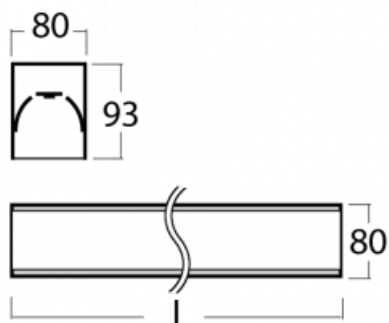

Luminaire

Lina80-S

05S-200I-30GGM/840, W

EPD®

Lina80-S luminaires are available in recessed, surface, suspended or wall mounted versions, including the illuminated corner segments. Lina80-S system luminaire can be used to create different shapes or long lines, with special joints that prevent any light to shine through, creating thus a seamless visual effect, suitable for small offices as well as big halls.

Technical drawing

Type of installation	Recessed, Surface, Wall mounted, Suspended, 3 circuit track
Light distribution	Direct
Luminaire shape	Linear
Colour of the luminaires	White
Material	Aluminium
Lifetime	L90/B50 60 000 hours
Warranty	60 months
Description of luminaires	Luminaire recessed/surface/wall mounted/suspended/3 circuit track
Dimensions	1683 mm × 80 mm × 93 mm
Light source	LED MODUL
Type of optical system	Microprisma
Luminous flux	4090 lm ± 10 %
Colour Temperature	4000 K cool white
Luminous efficacy	110 lm/W
MacAdam Light source	2
Colour rendering index	80
UGR max. X=4H Y=8H, ρ=70,50,20	20.5

00-20900, F
 bracket for installation
 of suspended type of
 profile as recessed
 trimless

00-21300, W
 Lipo80-S, Lina80-S -
 pendant profile for track
 luminaires; l = 1122mm

00-21301, W
 Lipo80-S, Lina80-S -
 pendant profile for track
 luminaires; l = 2242mm