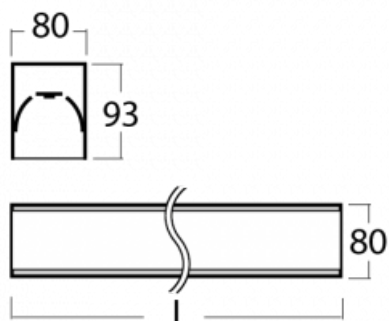

# Lina80-S

05S-200I-30GGM/840, B

EPD®

Lina80-S luminaires are available in recessed, surface, suspended or wall mounted versions, including the illuminated corner segments. Lina80-S system luminaire can be used to create different shapes or long lines, with special joints that prevent any light to shine through, creating thus a seamless visual effect, suitable for small offices as well as big halls.

## Technical drawing

Type of installation	Recessed, Surface, Wall mounted, Suspended, 3 circuit track
Light distribution	Direct
Luminaire shape	Linear
Colour of the luminaires	Black
Material	Aluminium
Lifetime	L90/B50 60 000 hours
Warranty	5 years
Description of luminaires	Luminaire recessed/surface/wall mounted/suspended/3 circuit track
Dimensions	1683 mm × 80 mm × 93 mm
Light source	LED MODUL
Type of optical system	Microprisma
Luminous flux*	4090 lm
Colour Temperature	4000 K cool white
Luminous efficacy	110 lm/W
MacAdam Light source	2
Colour rendering index	80
UGR max. X=4H Y=8H, ρ=70,50,20	20.5