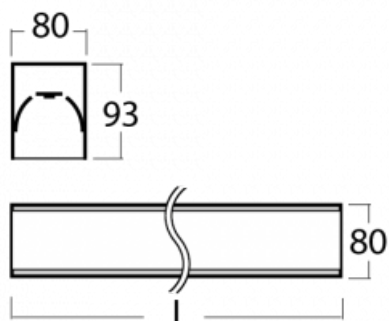

Luminaire

Lina80-S

05S-200I-30GGE/840, B

EPD®

Lina80-S luminaires are available in recessed, surface, suspended or wall mounted versions, including the illuminated corner segments. Lina80-S system luminaire can be used to create different shapes or long lines, with special joints that prevent any light to shine through, creating thus a seamless visual effect, suitable for small offices as well as big halls.

Technical drawing

Type of installation	Recessed, Surface, Wall mounted, Suspended, 3 circuit track
Light distribution	Direct
Luminaire shape	Linear
Colour of the luminaires	Black
Material	Aluminium
Lifetime	L90/B50 60 000 hours
Warranty	5 years
Description of luminaires	Luminaire recessed/surface/wall mounted/suspended/3 circuit track
Dimensions	1683 mm × 80 mm × 93 mm
Weight	6.2 kg
Light source	LED MODUL
Type of optical system	Microprisma
Luminous flux*	4090 lm
Colour Temperature	4000 K cool white
Luminous efficacy	110 lm/W
MacAdam Light source	2
Colour rendering index	80
UGR max. X=4H Y=8H, ρ=70,50,20	20.5

00-21300, B
 Lipo80-S, Lina80-S -
 pendant profile for track
 luminaires; l = 1122mm

00-21301, B
 Lipo80-S, Lina80-S -
 pendant profile for track
 luminaires; l = 2242mm

00-51300, B
 set for suspension into
 3-phase track, non-
 dimmable luminaires