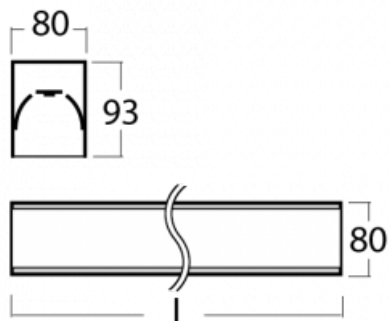

# Lina80-S

05S-200I-30GETD/840, S

EPD®

Lina80-S luminaires are available in recessed, surface, suspended or wall mounted versions, including the illuminated corner segments. Lina80-S system luminaire can be used to create different shapes or long lines, with special joints that prevent any light to shine through, creating thus a seamless visual effect, suitable for small offices as well as big halls.

## Technical drawing

Type of installation	Recessed, Surface, Wall mounted, Suspended, 3 circuit track
Light distribution	Direct
Luminaire shape	Linear
Colour of the luminaires	Silver
Material	Aluminium
Lifetime	L90/B50 60 000 hours
Warranty	5 years
Description of luminaires	Luminaire recessed/surface/wall mounted/suspended/3 circuit track
Dimensions	1683 mm × 80 mm × 93 mm
Light source	LED MODUL
Type of optical system	Microprisma
Luminous flux*	1420 lm
Colour Temperature	4000 K cool white
Luminous efficacy	121 lm/W
MacAdam Light source	2
Colour rendering index	80
UGR max. X=4H Y=8H, ρ=70,50,20	16.8