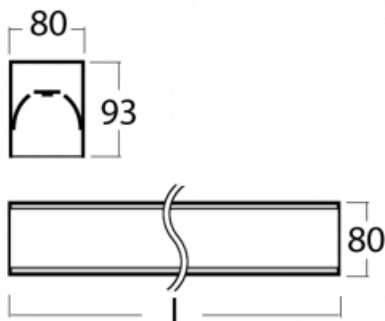

# Lina80-S

05S-200I-30GETD/840, B

EPD®

Lina80-S luminaires are available in recessed, surface, suspended or wall mounted versions, including the illuminated corner segments. Lina80-S system luminaire can be used to create different shapes or long lines, with special joints that prevent any light to shine through, creating thus a seamless visual effect, suitable for small offices as well as big halls.

## Technical drawing

Type of installation	Recessed, Surface, Wall mounted, Suspended, 3 circuit track
Light distribution	Direct
Luminaire shape	Linear
Colour of the luminaires	Black
Material	Aluminium
Lifetime	L90/B50 60 000 hours
Warranty	60 months
Description of luminaires	Luminaire recessed/surface/wall mounted/suspended/3 circuit track
Dimensions	1683 mm × 80 mm × 93 mm
Light source	LED MODUL
Type of optical system	Microprisma
Luminous flux	1420 lm ± 10 %
Colour Temperature	4000 K cool white
Luminous efficacy	121 lm/W
MacAdam Light source	2
Colour rendering index	80
UGR max. X=4H Y=8H, ρ=70,50,20	16.8