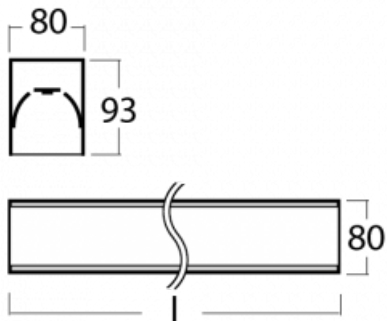

Luminaire

Lina80-S

05S-200I-30GEM/840, W

EPD®

Lina80-S luminaires are available in recessed, surface, suspended or wall mounted versions, including the illuminated corner segments. Lina80-S system luminaire can be used to create different shapes or long lines, with special joints that prevent any light to shine through, creating thus a seamless visual effect, suitable for small offices as well as big halls.

Technical drawing

Type of installation	Recessed, Surface, Wall mounted, Suspended, 3 circuit track
Light distribution	Direct
Luminaire shape	Linear
Colour of the luminaires	White
Material	Aluminium
Lifetime	L90/B50 60 000 hours
Warranty	5 years
Description of luminaires	Luminaire recessed/surface/wall mounted/suspended/3 circuit track
Dimensions	1683 mm × 80 mm × 93 mm
Weight	6.4 kg
Light source	LED MODUL
Type of optical system	Microprisma
Luminous flux*	1420 lm
Colour Temperature	4000 K cool white
Luminous efficacy	121 lm/W
MacAdam Light source	2
Colour rendering index	80
UGR max. X=4H Y=8H, ρ=70,50,20	16.8

00-00300, N
 wire suspension
 2000mm

00-00301, N
 wire suspension
 4000mm

00-00302, N
 wire suspension
 6000mm

00-00363, K
 cable 5x1,5 2000mm

00-00364, K
 cable 5x1,5 4000mm

00-00365, K
 cable 5x1,5 6000mm

00-21300, W
 Lipo80-S, Lina80-S -
 pendant profile for track
 luminaires; l = 1122mm

00-21301, W
 Lipo80-S, Lina80-S -
 pendant profile for track
 luminaires; l = 2242mm

00-51300, W
 set for suspension into
 3-phase track, non-
 dimmable luminaires