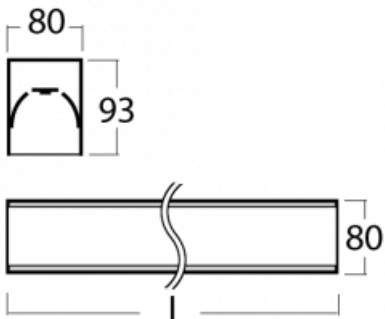

Luminaire

Lina80-S

05S-200I-30GEM/830, B

EPD®

Lina80-S luminaires are available in recessed, surface, suspended or wall mounted versions, including the illuminated corner segments. Lina80-S system luminaire can be used to create different shapes or long lines, with special joints that prevent any light to shine through, creating thus a seamless visual effect, suitable for small offices as well as big halls.

Technical drawing

Type of installation	Recessed, Surface, Wall mounted, Suspended, 3 circuit track
Light distribution	Direct
Luminaire shape	Linear
Colour of the luminaires	Black
Material	Aluminium
Lifetime	L90/B50 60 000 hours
Warranty	5 years
Description of luminaires	Luminaire recessed/surface/wall mounted/suspended/3 circuit track
Dimensions	1683 mm × 80 mm × 93 mm
Weight	5.9 kg
Light source	LED MODUL
Type of optical system	Microprisma
Luminous flux*	1350 lm
Colour Temperature	3000 K warm white
Luminous efficacy	115 lm/W
MacAdam Light source	2
Colour rendering index	80
UGR max. X=4H Y=8H, ρ=70,50,20	16.6

00-00300, N
 wire suspension
 2000mm

00-00301, N
 wire suspension
 4000mm

00-00302, N
 wire suspension
 6000mm

00-00363, K
 cable 5x1,5 2000mm

00-00364, K
 cable 5x1,5 4000mm

00-00365, K
 cable 5x1,5 6000mm

00-21300, B
 Lipo80-S, Lina80-S -
 pendant profile for track
 luminaires; l = 1122mm

00-21301, B
 Lipo80-S, Lina80-S -
 pendant profile for track
 luminaires; l = 2242mm

00-51300, B
 set for suspension into
 3-phase track, non-
 dimmable luminaires