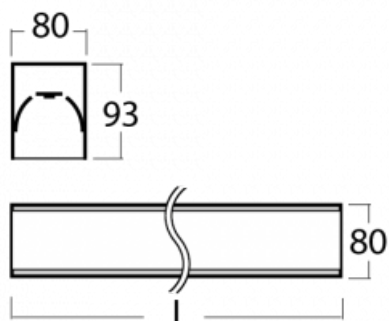

Luminaire

Lina80-S

05S-200I-25GHE/840, W

EPD®

Lina80-S luminaires are available in recessed, surface, suspended or wall mounted versions, including the illuminated corner segments. Lina80-S system luminaire can be used to create different shapes or long lines, with special joints that prevent any light to shine through, creating thus a seamless visual effect, suitable for small offices as well as big halls.

Technical drawing

Type of installation	Recessed, Surface, Wall mounted, Suspended, 3 circuit track
Light distribution	Direct
Luminaire shape	Linear
Colour of the luminaires	White
Material	Aluminium
Lifetime	L80/B10 70 000 hours
Warranty	60 months
Description of luminaires	Luminaire recessed/surface/wall mounted/suspended/3 circuit track
Dimensions	1403 mm × 80 mm × 93 mm
Light source	LED MODUL
Type of optical system	Microprisma
Luminous flux	5620 lm ± 10 %
Colour Temperature	4000 K cool white
Luminous efficacy	103 lm/W
MacAdam Light source	2
Colour rendering index	80
UGR max. X=4H Y=8H, ρ=70,50,20	22.2

00-21300, W
 Lipo80-S, Lina80-S -
 pendant profile for track
 luminaires; l = 1122mm

00-21301, W
 Lipo80-S, Lina80-S -
 pendant profile for track
 luminaires; l = 2242mm

00-51300, W
 set for suspension into
 3-phase track, non-
 dimmable luminaires