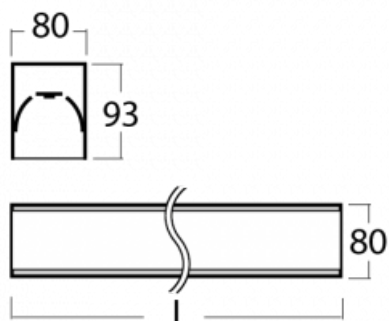

# Lina80-S

05S-200I-25GHE/830, S

EPD®

Lina80-S luminaires are available in recessed, surface, suspended or wall mounted versions, including the illuminated corner segments. Lina80-S system luminaire can be used to create different shapes or long lines, with special joints that prevent any light to shine through, creating thus a seamless visual effect, suitable for small offices as well as big halls.

## Technical drawing

Type of installation	Recessed, Surface, Wall mounted, Suspended, 3 circuit track
Light distribution	Direct
Luminaire shape	Linear
Colour of the luminaires	Silver
Material	Aluminium
Lifetime	L80/B10 70 000 hours
Warranty	5 years
Description of luminaires	Luminaire recessed/surface/wall mounted/suspended/3 circuit track
Dimensions	1403 mm × 80 mm × 93 mm
Light source	LED MODUL
Type of optical system	Microprisma
Luminous flux*	5350 lm
Colour Temperature	3000 K warm white
Luminous efficacy	98 lm/W
MacAdam Light source	2
Colour rendering index	80
UGR max. X=4H Y=8H, ρ=70,50,20	22.1