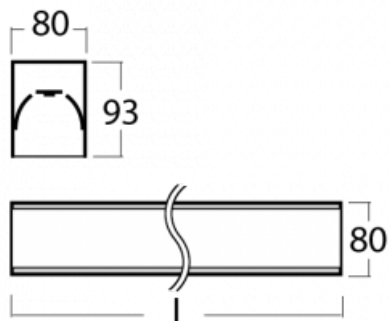

# Lina80-S

05S-200I-25GEM3/830, S

EPD®

Lina80-S luminaires are available in recessed, surface, suspended or wall mounted versions, including the illuminated corner segments. Lina80-S system luminaire can be used to create different shapes or long lines, with special joints that prevent any light to shine through, creating thus a seamless visual effect, suitable for small offices as well as big halls.

## Technical drawing

Type of installation	Recessed, Surface, Wall mounted, Suspended, 3 circuit track
Light distribution	Direct
Luminaire shape	Linear
Colour of the luminaires	Silver
Material	Aluminium
Lifetime	L90/B50 60 000 hours
Warranty	60 months
Description of luminaires	Luminaire recessed/surface/wall mounted/suspended/3 circuit track
Dimensions	1403 mm × 80 mm × 93 mm
Light source	LED MODUL
Type of optical system	Microprisma
Luminous flux	1130 lm ± 10 %
Colour Temperature	3000 K warm white
Luminous efficacy	115 lm/W
MacAdam Light source	2
Colour rendering index	80
UGR max. X=4H Y=8H, ρ=70,50,20	16.6

**00-20700, S**  
2 pcs of wall fastening  
Lipo/Lina

**00-20900, F**  
bracket for installation  
of suspended type of  
profile as recessed  
trimless

**00-21300, S**  
Lipo80-S, Lina80-S -  
pendant profile for track  
luminaires; l = 1122mm