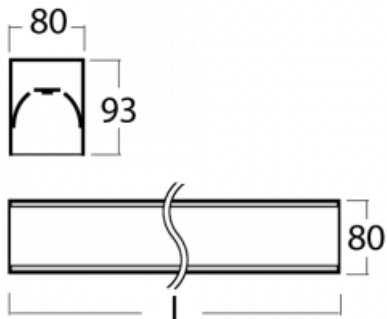

# Lina80-S

05S-200I-25GEE/830, W

EPD®

Lina80-S luminaires are available in recessed, surface, suspended or wall mounted versions, including the illuminated corner segments. Lina80-S system luminaire can be used to create different shapes or long lines, with special joints that prevent any light to shine through, creating thus a seamless visual effect, suitable for small offices as well as big halls.

## Technical drawing

Type of installation	Recessed, Surface, Wall mounted, Suspended, 3 circuit track
Light distribution	Direct
Luminaire shape	Linear
Colour of the luminaires	White
Material	Aluminium
Lifetime	L90/B50 60 000 hours
Warranty	60 months
Description of luminaires	Luminaire recessed/surface/wall mounted/suspended/3 circuit track
Dimensions	1403 mm × 80 mm × 93 mm
Weight	5.2 kg
Light source	LED MODUL
Type of optical system	Microprisma
Luminous flux	1130 lm ± 10 %
Colour Temperature	3000 K warm white
Luminous efficacy	115 lm/W
MacAdam Light source	2
Colour rendering index	80
UGR max. X=4H Y=8H, ρ=70,50,20	16.6

**00-20700, W**  
 2 pcs of wall fastening  
 Lipo/Lina

**00-20900, F**  
 bracket for installation  
 of suspended type of  
 profile as recessed  
 trimless

**00-21300, W**  
 Lipo80-S, Lina80-S -  
 pendant profile for track  
 luminaires; l = 1122mm

**00-21301, W**  
 Lipo80-S, Lina80-S -  
 pendant profile for track  
 luminaires; l = 2242mm

**00-51300, W**  
 set for suspension into  
 3-phase track, non-  
 dimmable luminaires

**00-51301, W**  
 set for suspension into  
 3-phase track, dimmable  
 luminaires