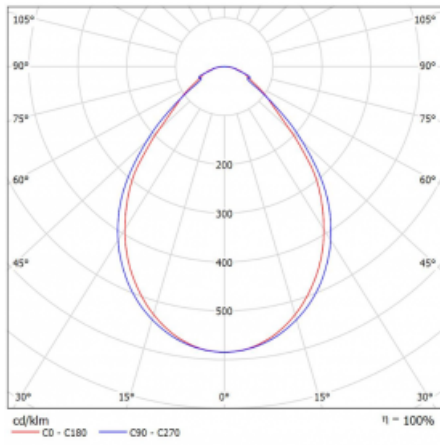

Curve

Luminaire power input* 9.8 W

Connection of the luminaires ON/OFF

Electrical voltage 220-240V

Frequency 50/60Hz

⊕ CE IP 40

*±10 %