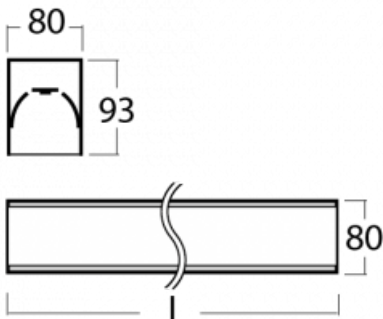

Luminaire

Lina80-S

05S-200I-25GEE/830, B

EPD®

Lina80-S luminaires are available in recessed, surface, suspended or wall mounted versions, including the illuminated corner segments. Lina80-S system luminaire can be used to create different shapes or long lines, with special joints that prevent any light to shine through, creating thus a seamless visual effect, suitable for small offices as well as big halls.

Technical drawing

| | |
|-----------------------------------|-------------------------------------------------------------------|
| Type of installation | Recessed, Surface, Wall mounted, Suspended, 3 circuit track |
| Light distribution | Direct |
| Luminaire shape | Linear |
| Colour of the luminaires | Black |
| Material | Aluminium |
| Lifetime | L90/B50 60 000 hours |
| Warranty | 5 years |
| Description of luminaires | Luminaire recessed/surface/wall mounted/suspended/3 circuit track |
| Dimensions | 1403 mm × 80 mm × 93 mm |
| Weight | 5.2 kg |
| Light source | LED MODUL |
| Type of optical system | Microprisma |
| Luminous flux* | 1130 lm |
| Colour Temperature | 3000 K warm white |
| Luminous efficacy | 115 lm/W |
| MacAdam Light source | 2 |
| Colour rendering index | 80 |
| UGR max. X=4H Y=8H, ρ=70,50,20 | 16.6 |

00-21300, B
 Lipo80-S, Lina80-S -
 pendant profile for track
 luminaires; l = 1122mm

00-21301, B
 Lipo80-S, Lina80-S -
 pendant profile for track
 luminaires; l = 2242mm

00-51300, B
 set for suspension into
 3-phase track, non-
 dimmable luminaires