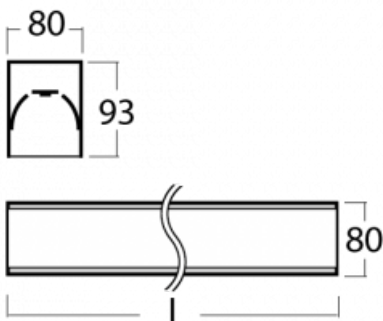

# Lina80-S

05S-200I-20GHTD/840, W

EPD®

Lina80-S luminaires are available in recessed, surface, suspended or wall mounted versions, including the illuminated corner segments. Lina80-S system luminaire can be used to create different shapes or long lines, with special joints that prevent any light to shine through, creating thus a seamless visual effect, suitable for small offices as well as big halls.

## Technical drawing

Type of installation	Recessed, Surface, Wall mounted, Suspended, 3 circuit track
Light distribution	Direct
Luminaire shape	Linear
Colour of the luminaires	White
Material	Aluminium
Lifetime	L80/B10 70 000 hours
Warranty	5 years
Description of luminaires	Luminaire recessed/surface/wall mounted/suspended/3 circuit track
Dimensions	1122 mm × 80 mm × 93 mm
Light source	LED MODUL
Type of optical system	Microprisma
Luminous flux*	4490 lm
Colour Temperature	4000 K cool white
Luminous efficacy	103 lm/W
MacAdam Light source	2
Colour rendering index	80
UGR max. X=4H Y=8H, ρ=70,50,20	22.2

**00-20700, W**  
 2 pcs of wall fastening  
 Lipo/Lina

**00-20900, F**  
 bracket for installation  
 of suspended type of  
 profile as recessed  
 trimless

**00-21300, W**  
 Lipo80-S, Lina80-S -  
 pendant profile for track  
 luminaires; l = 1122mm