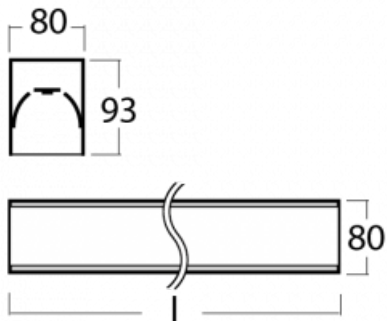

Luminaire

Lina80-S

05S-200I-20GGM3/840, S

EPD®

Lina80-S luminaires are available in recessed, surface, suspended or wall mounted versions, including the illuminated corner segments. Lina80-S system luminaire can be used to create different shapes or long lines, with special joints that prevent any light to shine through, creating thus a seamless visual effect, suitable for small offices as well as big halls.

Technical drawing

Type of installation	Recessed, Surface, Wall mounted, Suspended, 3 circuit track
Light distribution	Direct
Luminaire shape	Linear
Colour of the luminaires	Silver
Material	Aluminium
Lifetime	L90/B50 60 000 hours
Warranty	5 years
Description of luminaires	Luminaire recessed/surface/wall mounted/suspended/3 circuit track
Dimensions	1122 mm × 80 mm × 93 mm
Light source	LED MODUL
Type of optical system	Microprisma
Luminous flux*	2720 lm
Colour Temperature	4000 K cool white
Luminous efficacy	110 lm/W
MacAdam Light source	2
Colour rendering index	80
UGR max. X=4H Y=8H, ρ=70,50,20	20.5

00-00300, N
wire suspension
2000mm

00-00301, N
wire suspension
4000mm

00-00302, N
wire suspension
6000mm

00-00363, K
cable 5x1,5 2000mm

00-00364, K
cable 5x1,5 4000mm

00-00365, K
cable 5x1,5 6000mm

00-00370, S
ceiling cup 80x80x32mm

00-21300, S
Lipo80-S, Lina80-S -
pendant profile for track
luminaires; l = 1122mm

00-21301, S
Lipo80-S, Lina80-S -
pendant profile for track
luminaires; l = 2242mm

00-51300, S
set for suspension into
3-phase track, non-
dimmable luminaires