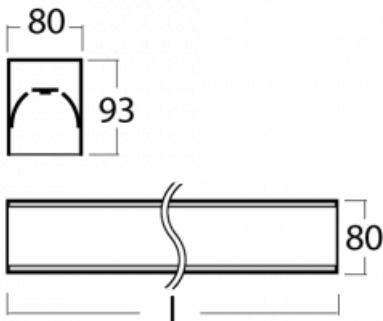

Luminaire

Lina80-S

05S-200I-20GGM/840, S

EPD®

Lina80-S luminaires are available in recessed, surface, suspended or wall mounted versions, including the illuminated corner segments. Lina80-S system luminaire can be used to create different shapes or long lines, with special joints that prevent any light to shine through, creating thus a seamless visual effect, suitable for small offices as well as big halls.

Technical drawing

Type of installation	Recessed, Surface, Wall mounted, Suspended, 3 circuit track
Light distribution	Direct
Luminaire shape	Linear
Colour of the luminaires	Silver
Material	Aluminium
Lifetime	L90/B50 60 000 hours
Warranty	5 years
Description of luminaires	Luminaire recessed/surface/wall mounted/suspended/3 circuit track
Dimensions	1122 mm × 80 mm × 93 mm
Weight	3.7 kg
Light source	LED MODUL
Type of optical system	Microprisma
Luminous flux*	2720 lm
Colour Temperature	4000 K cool white
Luminous efficacy	110 lm/W
MacAdam Light source	2
Colour rendering index	80
UGR max. X=4H Y=8H, ρ=70,50,20	20.5

00-00300, N
 wire suspension
 2000mm

00-00301, N
 wire suspension
 4000mm

00-00302, N
 wire suspension
 6000mm

00-00363, K
 cable 5x1,5 2000mm

00-00364, K
 cable 5x1,5 4000mm

00-00365, K
 cable 5x1,5 6000mm

00-21300, S
 Lipo80-S, Lina80-S -
 pendant profile for track
 luminaires; l = 1122mm

00-21301, S
 Lipo80-S, Lina80-S -
 pendant profile for track
 luminaires; l = 2242mm

00-51300, S
 set for suspension into
 3-phase track, non-
 dimmable luminaires