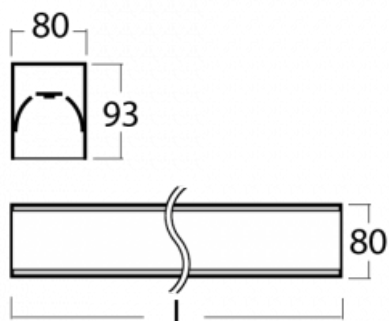

# Lina80-S

05S-200I-20GEM3/840, S

EPD®

Lina80-S luminaires are available in recessed, surface, suspended or wall mounted versions, including the illuminated corner segments. Lina80-S system luminaire can be used to create different shapes or long lines, with special joints that prevent any light to shine through, creating thus a seamless visual effect, suitable for small offices as well as big halls.

## Technical drawing

Type of installation	Recessed, Surface, Wall mounted, Suspended, 3 circuit track
Light distribution	Direct
Luminaire shape	Linear
Colour of the luminaires	Silver
Material	Aluminium
Lifetime	L90/B50 60 000 hours
Warranty	60 months
Description of luminaires	Luminaire recessed/surface/wall mounted/suspended/3 circuit track
Dimensions	1122 mm × 80 mm × 93 mm
Light source	LED MODUL
Type of optical system	Microprisma
Luminous flux	940 lm ± 10 %
Colour Temperature	4000 K cool white
Luminous efficacy	121 lm/W
MacAdam Light source	2
Colour rendering index	80
UGR max. X=4H Y=8H, ρ=70,50,20	16.8

**00-20700, S**  
 2 pcs of wall fastening  
 Lipo/Lina

**00-20900, F**  
 bracket for installation  
 of suspended type of  
 profile as recessed  
 trimless

**00-21300, S**  
 Lipo80-S, Lina80-S -  
 pendant profile for track  
 luminaires; l = 1122mm