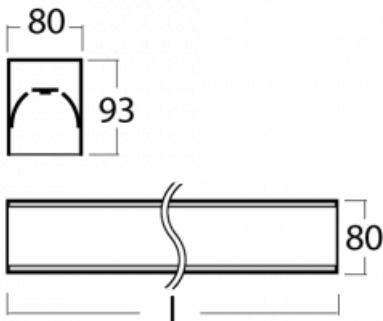

# Lina80-S

05S-200I-20GEM3/840, B

EPD®

Lina80-S luminaires are available in recessed, surface, suspended or wall mounted versions, including the illuminated corner segments. Lina80-S system luminaire can be used to create different shapes or long lines, with special joints that prevent any light to shine through, creating thus a seamless visual effect, suitable for small offices as well as big halls.

## Technical drawing

Type of installation	Recessed, Surface, Wall mounted, Suspended, 3 circuit track
Light distribution	Direct
Luminaire shape	Linear
Colour of the luminaires	Black
Material	Aluminium
Lifetime	L90/B50 60 000 hours
Warranty	60 months
Description of luminaires	Luminaire recessed/surface/wall mounted/suspended/3 circuit track
Dimensions	1122 mm × 80 mm × 93 mm
Light source	LED MODUL
Type of optical system	Microprisma
Luminous flux	940 lm ± 10 %
Colour Temperature	4000 K cool white
Luminous efficacy	121 lm/W
MacAdam Light source	2
Colour rendering index	80
UGR max. X=4H Y=8H, ρ=70,50,20	16.8

**00-20700, B**  
2 pcs of wall fastening  
Lipo/Lina

**00-20900, F**  
bracket for installation  
of suspended type of  
profile as recessed  
trimless

**00-21300, B**  
Lipo80-S, Lina80-S -  
pendant profile for track  
luminaires; l = 1122mm