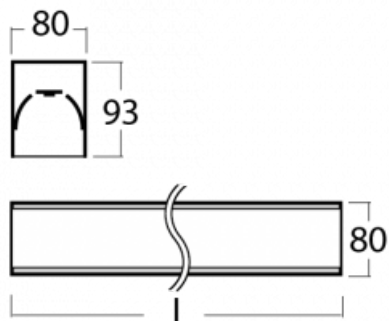

Luminaire

Lina80-S

05S-200I-20GEE/830, W

EPD®

Lina80-S luminaires are available in recessed, surface, suspended or wall mounted versions, including the illuminated corner segments. Lina80-S system luminaire can be used to create different shapes or long lines, with special joints that prevent any light to shine through, creating thus a seamless visual effect, suitable for small offices as well as big halls.

Technical drawing

Type of installation	Recessed, Surface, Wall mounted, Suspended, 3 circuit track
Light distribution	Direct
Luminaire shape	Linear
Colour of the luminaires	White
Material	Aluminium
Lifetime	L90/B50 60 000 hours
Warranty	5 years
Description of luminaires	Luminaire recessed/surface/wall mounted/suspended/3 circuit track
Dimensions	1122 mm × 80 mm × 93 mm
Weight	4 kg
Light source	LED MODUL
Type of optical system	Microprisma
Luminous flux*	900 lm
Colour Temperature	3000 K warm white
Luminous efficacy	115 lm/W
MacAdam Light source	2
Colour rendering index	80
UGR max. X=4H Y=8H, ρ=70,50,20	16.6

00-20700, W
2 pcs of wall fastening
Lipo/Lina

00-20900, F
bracket for installation
of suspended type of
profile as recessed
trimless

00-21300, W
Lipo80-S, Lina80-S -
pendant profile for track
luminaires; l = 1122mm

00-21301, W
Lipo80-S, Lina80-S -
pendant profile for track
luminaires; l = 2242mm

00-51300, W
set for suspension into
3-phase track, non-
dimmable luminaires

00-51301, W
set for suspension into
3-phase track, dimmable
luminaires