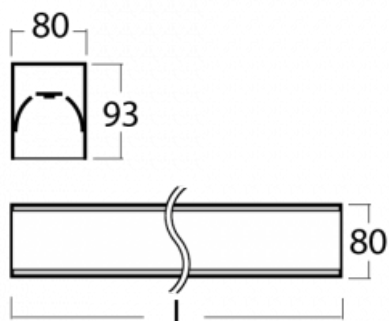

Luminaire

Lina80-S

05S-200I-15GHD/830, S

EPD®

Lina80-S luminaires are available in recessed, surface, suspended or wall mounted versions, including the illuminated corner segments. Lina80-S system luminaire can be used to create different shapes or long lines, with special joints that prevent any light to shine through, creating thus a seamless visual effect, suitable for small offices as well as big halls.

Technical drawing

Type of installation	Recessed, Surface, Wall mounted, Suspended, 3 circuit track
Light distribution	Direct
Luminaire shape	Linear
Colour of the luminaires	Silver
Material	Aluminium
Lifetime	L80/B10 70 000 hours
Warranty	5 years
Description of luminaires	Luminaire recessed/surface/wall mounted/suspended/3 circuit track
Dimensions	842 mm × 80 mm × 93 mm
Light source	LED MODUL
Type of optical system	Microprisma
Luminous flux*	3210 lm
Colour Temperature	3000 K warm white
Luminous efficacy	98 lm/W
MacAdam Light source	2
Colour rendering index	80
UGR max. X=4H Y=8H, ρ=70,50,20	22.1