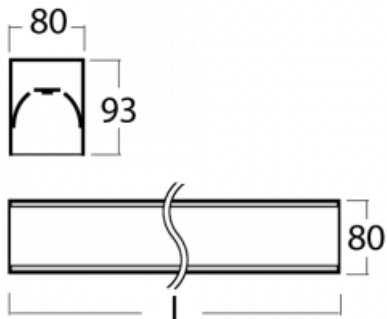

Luminaire

Lina80-S

05S-200I-15GGTD/840, W

EPD®

Lina80-S luminaires are available in recessed, surface, suspended or wall mounted versions, including the illuminated corner segments. Lina80-S system luminaire can be used to create different shapes or long lines, with special joints that prevent any light to shine through, creating thus a seamless visual effect, suitable for small offices as well as big halls.

Technical drawing

Type of installation	Recessed, Surface, Wall mounted, Suspended, 3 circuit track
Light distribution	Direct
Luminaire shape	Linear
Colour of the luminaires	White
Material	Aluminium
Lifetime	L90/B50 60 000 hours
Warranty	60 months
Description of luminaires	Luminaire recessed/surface/wall mounted/suspended/3 circuit track
Dimensions	842 mm × 80 mm × 93 mm
Light source	LED MODUL
Type of optical system	Microprisma
Luminous flux	2040 lm ± 10 %
Colour Temperature	4000 K cool white
Luminous efficacy	110 lm/W
MacAdam Light source	2
Colour rendering index	80
UGR max. X=4H Y=8H, ρ=70,50,20	20.5

00-20900, F
 bracket for installation
 of suspended type of
 profile as recessed
 trimless

00-21300, W
 Lipo80-S, Lina80-S -
 pendant profile for track
 luminaires; l = 1122mm

00-21301, W
 Lipo80-S, Lina80-S -
 pendant profile for track
 luminaires; l = 2242mm