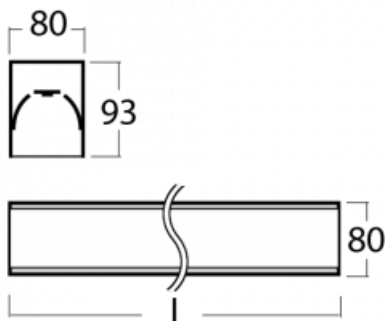

Luminaire

Lina80-S

05S-200I-15GGD/840, S

EPD®

Lina80-S luminaires are available in recessed, surface, suspended or wall mounted versions, including the illuminated corner segments. Lina80-S system luminaire can be used to create different shapes or long lines, with special joints that prevent any light to shine through, creating thus a seamless visual effect, suitable for small offices as well as big halls.

Technical drawing

Type of installation	Recessed, Surface, Wall mounted, Suspended, 3 circuit track
Light distribution	Direct
Luminaire shape	Linear
Colour of the luminaires	Silver
Material	Aluminium
Lifetime	L90/B50 60 000 hours
Warranty	60 months
Description of luminaires	Luminaire recessed/surface/wall mounted/suspended/3 circuit track
Dimensions	842 mm × 80 mm × 93 mm
Light source	LED MODUL
Type of optical system	Microprisma
Luminous flux	2040 lm ± 10 %
Colour Temperature	4000 K cool white
Luminous efficacy	110 lm/W
MacAdam Light source	2
Colour rendering index	80
UGR max. X=4H Y=8H, ρ=70,50,20	20.5

00-00300, N
 wire suspension
 2000mm

00-00301, N
 wire suspension
 4000mm

00-00302, N
 wire suspension
 6000mm

00-00354, K
 cable 5x0,75 1000mm

00-00355, K
 cable 5x0,75 2000mm

00-00356, K
 cable 5x0,75 4000mm

00-21300, S
 Lipo80-S, Lina80-S -
 pendant profile for track
 luminaires; l = 1122mm

00-21301, S
 Lipo80-S, Lina80-S -
 pendant profile for track
 luminaires; l = 2242mm

00-51300, S
 set for suspension into
 3-phase track, non-
 dimmable luminaires