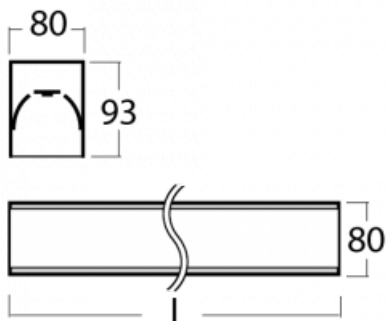

Luminaire

Lina80-S

05S-200I-15GETD/830, B

EPD®

Lina80-S luminaires are available in recessed, surface, suspended or wall mounted versions, including the illuminated corner segments. Lina80-S system luminaire can be used to create different shapes or long lines, with special joints that prevent any light to shine through, creating thus a seamless visual effect, suitable for small offices as well as big halls.

Technical drawing

Type of installation	Recessed, Surface, Wall mounted, Suspended, 3 circuit track
Light distribution	Direct
Luminaire shape	Linear
Colour of the luminaires	Black
Material	Aluminium
Lifetime	L90/B50 60 000 hours
Warranty	60 months
Description of luminaires	Luminaire recessed/surface/wall mounted/suspended/3 circuit track
Dimensions	842 mm × 80 mm × 93 mm
Light source	LED MODUL
Type of optical system	Microprisma
Luminous flux	670 lm ± 10 %
Colour Temperature	3000 K warm white
Luminous efficacy	114 lm/W
MacAdam Light source	2
Colour rendering index	80
UGR max. X=4H Y=8H, ρ=70,50,20	16.6