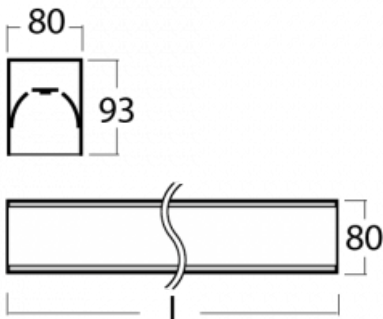

Luminaire

Lina80-S

05S-200I-15GEE/830, W

EPD®

Lina80-S luminaires are available in recessed, surface, suspended or wall mounted versions, including the illuminated corner segments. Lina80-S system luminaire can be used to create different shapes or long lines, with special joints that prevent any light to shine through, creating thus a seamless visual effect, suitable for small offices as well as big halls.

Technical drawing

Type of installation	Recessed, Surface, Wall mounted, Suspended, 3 circuit track
Light distribution	Direct
Luminaire shape	Linear
Colour of the luminaires	White
Material	Aluminium
Lifetime	L90/B50 60 000 hours
Warranty	60 months
Description of luminaires	Luminaire recessed/surface/wall mounted/suspended/3 circuit track
Dimensions	842 mm × 80 mm × 93 mm
Light source	LED MODUL
Type of optical system	Microprisma
Luminous flux	670 lm ± 10 %
Colour Temperature	3000 K warm white
Luminous efficacy	114 lm/W
MacAdam Light source	2
Colour rendering index	80
UGR max. X=4H Y=8H, ρ=70,50,20	16.6

00-21300, W
Lipo80-S, Lina80-S -
pendant profile for track
luminaires; l = 1122mm

00-21301, W
Lipo80-S, Lina80-S -
pendant profile for track
luminaires; l = 2242mm

00-51300, W
set for suspension into
3-phase track, non-
dimmable luminaires