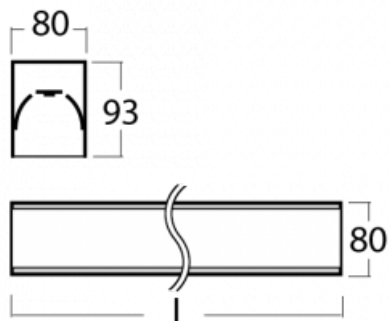

Luminaire

Lina80-S

05S-200I-15GED/840, W

EPD®

Lina80-S luminaires are available in recessed, surface, suspended or wall mounted versions, including the illuminated corner segments. Lina80-S system luminaire can be used to create different shapes or long lines, with special joints that prevent any light to shine through, creating thus a seamless visual effect, suitable for small offices as well as big halls.

Technical drawing

Type of installation	Recessed, Surface, Wall mounted, Suspended, 3 circuit track
Light distribution	Direct
Luminaire shape	Linear
Colour of the luminaires	White
Material	Aluminium
Lifetime	L90/B50 60 000 hours
Warranty	5 years
Description of luminaires	Luminaire recessed/surface/wall mounted/suspended/3 circuit track
Dimensions	842 mm × 80 mm × 93 mm
Light source	LED MODUL
Type of optical system	Microprisma
Luminous flux*	710 lm
Colour Temperature	4000 K cool white
Luminous efficacy	120 lm/W
MacAdam Light source	2
Colour rendering index	80
UGR max. X=4H Y=8H, ρ=70,50,20	16.8

00-00300, N
 wire suspension
 2000mm

00-00301, N
 wire suspension
 4000mm

00-00302, N
 wire suspension
 6000mm

00-00354, K
 cable 5x0,75 1000mm

00-00355, K
 cable 5x0,75 2000mm

00-00356, K
 cable 5x0,75 4000mm

00-21300, W
 Lipo80-S, Lina80-S -
 pendant profile for track
 luminaires; l = 1122mm

00-21301, W
 Lipo80-S, Lina80-S -
 pendant profile for track
 luminaires; l = 2242mm

00-51300, W
 set for suspension into
 3-phase track, non-
 dimmable luminaires