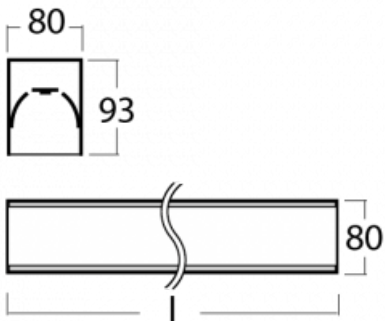

# Lina80-S

05S-200I-10GHE/830, W

EPD®

Lina80-S luminaires are available in recessed, surface, suspended or wall mounted versions, including the illuminated corner segments. Lina80-S system luminaire can be used to create different shapes or long lines, with special joints that prevent any light to shine through, creating thus a seamless visual effect, suitable for small offices as well as big halls.

## Technical drawing

Type of installation	Recessed, Surface, Wall mounted, Suspended, 3 circuit track
Light distribution	Direct
Luminaire shape	Linear
Colour of the luminaires	White
Material	Aluminium
Lifetime	L80/B10 70 000 hours
Warranty	5 years
Description of luminaires	Luminaire recessed/surface/wall mounted/suspended/3 circuit track
Dimensions	561 mm × 80 mm × 93 mm
Light source	LED MODUL
Type of optical system	Microprisma
Luminous flux*	2140 lm
Colour Temperature	3000 K warm white
Luminous efficacy	98 lm/W
MacAdam Light source	2
Colour rendering index	80
UGR max. X=4H Y=8H, ρ=70,50,20	22.1

**00-20700, W**  
 2 pcs of wall fastening  
 Lipo/Lina

**00-20900, F**  
 bracket for installation  
 of suspended type of  
 profile as recessed  
 trimless

**00-21300, W**  
 Lipo80-S, Lina80-S -  
 pendant profile for track  
 luminaires; l = 1122mm