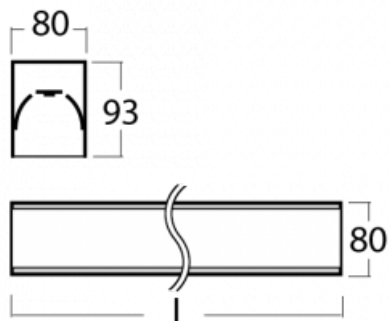

# Lina80-S

05S-200I-10GHE/830, S

EPD®

Lina80-S luminaires are available in recessed, surface, suspended or wall mounted versions, including the illuminated corner segments. Lina80-S system luminaire can be used to create different shapes or long lines, with special joints that prevent any light to shine through, creating thus a seamless visual effect, suitable for small offices as well as big halls.

## Technical drawing

|                                   |   |
|-----------------------------------|---|
| Type of installation              | Recessed, Surface, Wall mounted, Suspended, 3 circuit track       |
| Light distribution                | Direct  |
| Luminaire shape                   | Linear  |
| Colour of the luminaires          | Silver  |
| Material                          | Aluminium   |
| Lifetime                          | L80/B10 70 000 hours  |
| Warranty                          | 60 months   |
| Description of luminaires         | Luminaire recessed/surface/wall mounted/suspended/3 circuit track |
| Dimensions                        | 561 mm × 80 mm × 93 mm  |
| Light source                      | LED MODUL   |
| Type of optical system            | Microprisma   |
| Luminous flux                     | 2140 lm ± 10 %  |
| Colour Temperature                | 3000 K warm white   |
| Luminous efficacy                 | 98 lm/W   |
| MacAdam Light source              | 2   |
| Colour rendering index            | 80  |
| UGR max. X=4H<br>Y=8H, ρ=70,50,20 | 22.1  |