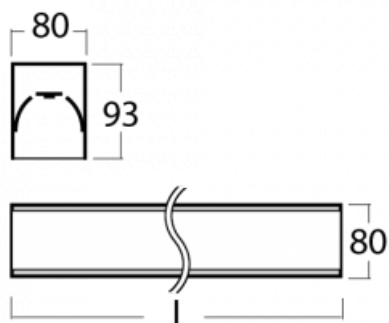

Luminaire

Lina80-S

05S-200I-10GHE/830, S

EPD®

Lina80-S luminaires are available in recessed, surface, suspended or wall mounted versions, including the illuminated corner segments. Lina80-S system luminaire can be used to create different shapes or long lines, with special joints that prevent any light to shine through, creating thus a seamless visual effect, suitable for small offices as well as big halls.

Technical drawing

Type of installation	Recessed, Surface, Wall mounted, Suspended, 3 circuit track
Light distribution	Direct
Luminaire shape	Linear
Colour of the luminaires	Silver
Material	Aluminium
Lifetime	L80/B10 70 000 hours
Warranty	5 years
Description of luminaires	Luminaire recessed/surface/wall mounted/suspended/3 circuit track
Dimensions	561 mm × 80 mm × 93 mm
Light source	LED MODUL
Type of optical system	Microprisma
Luminous flux*	2140 lm
Colour Temperature	3000 K warm white
Luminous efficacy	98 lm/W
MacAdam Light source	2
Colour rendering index	80
UGR max. X=4H Y=8H, ρ=70,50,20	22.1

00-21300, S
 Lipo80-S, Lina80-S -
 pendant profile for track
 luminaires; l = 1122mm

00-21301, S
 Lipo80-S, Lina80-S -
 pendant profile for track
 luminaires; l = 2242mm

00-51300, S
 set for suspension into
 3-phase track, non-
 dimmable luminaires