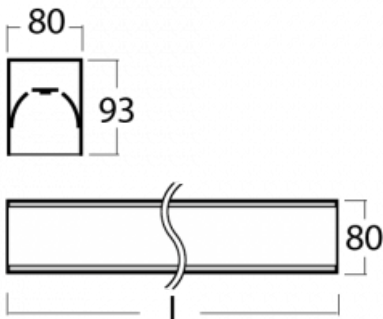

# Lina80-S

05S-200I-10GGE/830, S

EPD®

Lina80-S luminaires are available in recessed, surface, suspended or wall mounted versions, including the illuminated corner segments. Lina80-S system luminaire can be used to create different shapes or long lines, with special joints that prevent any light to shine through, creating thus a seamless visual effect, suitable for small offices as well as big halls.

## Technical drawing

Type of installation	Recessed, Surface, Wall mounted, Suspended, 3 circuit track
Light distribution	Direct
Luminaire shape	Linear
Colour of the luminaires	Silver
Material	Aluminium
Lifetime	L90/B50 60 000 hours
Warranty	5 years
Description of luminaires	Luminaire recessed/surface/wall mounted/suspended/3 circuit track
Dimensions	561 mm × 80 mm × 93 mm
Light source	LED MODUL
Type of optical system	Microprisma
Luminous flux*	1300 lm
Colour Temperature	3000 K warm white
Luminous efficacy	105 lm/W
MacAdam Light source	2
Colour rendering index	80
UGR max. X=4H Y=8H, ρ=70,50,20	20.3

**00-20700, S**  
 2 pcs of wall fastening  
 Lipo/Lina

**00-20900, F**  
 bracket for installation  
 of suspended type of  
 profile as recessed  
 trimless

**00-21300, S**  
 Lipo80-S, Lina80-S -  
 pendant profile for track  
 luminaires; l = 1122mm