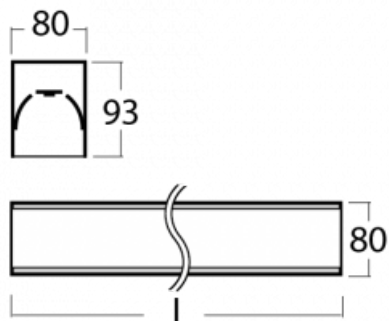

Luminaire

Lina80-S

05S-200I-10GGD/840, B

EPD®

Lina80-S luminaires are available in recessed, surface, suspended or wall mounted versions, including the illuminated corner segments. Lina80-S system luminaire can be used to create different shapes or long lines, with special joints that prevent any light to shine through, creating thus a seamless visual effect, suitable for small offices as well as big halls.

Technical drawing

Type of installation	Recessed, Surface, Wall mounted, Suspended, 3 circuit track
Light distribution	Direct
Luminaire shape	Linear
Colour of the luminaires	Black
Material	Aluminium
Lifetime	L90/B50 60 000 hours
Warranty	60 months
Description of luminaires	Luminaire recessed/surface/wall mounted/suspended/3 circuit track
Dimensions	561 mm × 80 mm × 93 mm
Weight	2.6 kg
Light source	LED MODUL
Type of optical system	Microprisma
Luminous flux	1360 lm ± 10 %
Colour Temperature	4000 K cool white
Luminous efficacy	110 lm/W
MacAdam Light source	2
Colour rendering index	80
UGR max. X=4H Y=8H, ρ=70,50,20	20.5

00-00300, N
 wire suspension
 2000mm

00-00301, N
 wire suspension
 4000mm

00-00302, N
 wire suspension
 6000mm

00-00354, K
 cable 5x0,75 1000mm

00-00355, K
 cable 5x0,75 2000mm

00-00356, K
 cable 5x0,75 4000mm

00-21300, B
 Lipo80-S, Lina80-S -
 pendant profile for track
 luminaires; l = 1122mm

00-21301, B
 Lipo80-S, Lina80-S -
 pendant profile for track
 luminaires; l = 2242mm

00-51300, B
 set for suspension into
 3-phase track, non-
 dimmable luminaires