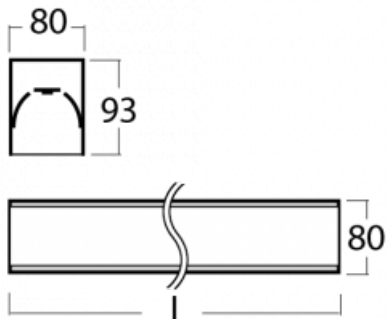

# Lina80-S

05S-200I-10GGD/830, B

EPD®

Lina80-S luminaires are available in recessed, surface, suspended or wall mounted versions, including the illuminated corner segments. Lina80-S system luminaire can be used to create different shapes or long lines, with special joints that prevent any light to shine through, creating thus a seamless visual effect, suitable for small offices as well as big halls.

## Technical drawing

Type of installation	Recessed, Surface, Wall mounted, Suspended, 3 circuit track
Light distribution	Direct
Luminaire shape	Linear
Colour of the luminaires	Black
Material	Aluminium
Lifetime	L90/B50 60 000 hours
Warranty	60 months
Description of luminaires	Luminaire recessed/surface/wall mounted/suspended/3 circuit track
Dimensions	561 mm × 80 mm × 93 mm
Weight	2.55 kg
Light source	LED MODUL
Type of optical system	Microprisma
Luminous flux	1300 lm ± 10 %
Colour Temperature	3000 K warm white
Luminous efficacy	105 lm/W
MacAdam Light source	2
Colour rendering index	80
UGR max. X=4H Y=8H, ρ=70,50,20	20.3