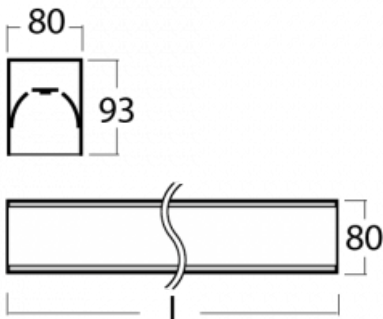

# Lina80-S

05S-200I-10GETD/830, S

EPD®

Lina80-S luminaires are available in recessed, surface, suspended or wall mounted versions, including the illuminated corner segments. Lina80-S system luminaire can be used to create different shapes or long lines, with special joints that prevent any light to shine through, creating thus a seamless visual effect, suitable for small offices as well as big halls.

## Technical drawing

Type of installation	Recessed, Surface, Wall mounted, Suspended, 3 circuit track
Light distribution	Direct
Luminaire shape	Linear
Colour of the luminaires	Silver
Material	Aluminium
Lifetime	L90/B50 60 000 hours
Warranty	60 months
Description of luminaires	Luminaire recessed/surface/wall mounted/suspended/3 circuit track
Dimensions	561 mm × 80 mm × 93 mm
Light source	LED MODUL
Type of optical system	Microprisma
Luminous flux	450 lm ± 10 %
Colour Temperature	3000 K warm white
Luminous efficacy	115 lm/W
MacAdam Light source	2
Colour rendering index	80
UGR max. X=4H Y=8H, ρ=70,50,20	16.6

**00-20700, S**  
 2 pcs of wall fastening  
 Lipo/Lina

**00-20900, F**  
 bracket for installation  
 of suspended type of  
 profile as recessed  
 trimless

**00-21300, S**  
 Lipo80-S, Lina80-S -  
 pendant profile for track  
 luminaires; l = 1122mm