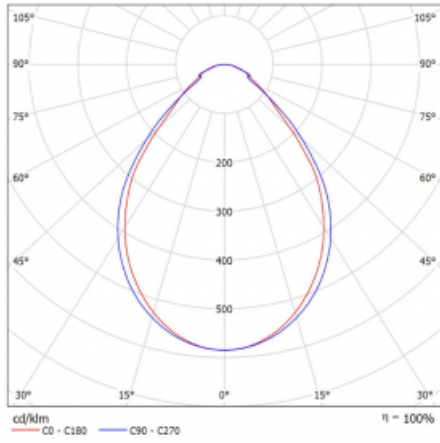

Curve

Luminaire power input 3.9 W ± 10 %

Connection of the luminaires Electronic ballast non-dimmable

Electrical voltage 220-240V

Frequency 50/60Hz

⊕ CE IP 40