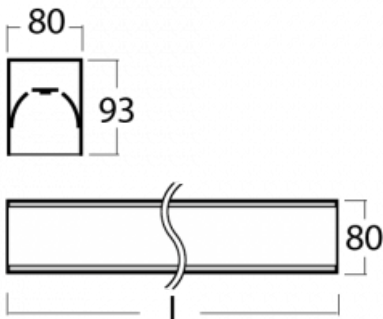

Luminaire

Lina80-S

05S-200I-10GEE/830, B

EPD®

Lina80-S luminaires are available in recessed, surface, suspended or wall mounted versions, including the illuminated corner segments. Lina80-S system luminaire can be used to create different shapes or long lines, with special joints that prevent any light to shine through, creating thus a seamless visual effect, suitable for small offices as well as big halls.

Technical drawing

Type of installation	Recessed, Surface, Wall mounted, Suspended, 3 circuit track
Light distribution	Direct
Luminaire shape	Linear
Colour of the luminaires	Black
Material	Aluminium
Lifetime	L90/B50 60 000 hours
Warranty	60 months
Description of luminaires	Luminaire recessed/surface/wall mounted/suspended/3 circuit track
Dimensions	561 mm × 80 mm × 93 mm
Light source	LED MODUL
Type of optical system	Microprisma
Luminous flux	450 lm ± 10 %
Colour Temperature	3000 K warm white
Luminous efficacy	115 lm/W
MacAdam Light source	2
Colour rendering index	80
UGR max. X=4H Y=8H, ρ=70,50,20	16.6

00-21300, B
 Lipo80-S, Lina80-S -
 pendant profile for track
 luminaires; l = 1122mm

00-21301, B
 Lipo80-S, Lina80-S -
 pendant profile for track
 luminaires; l = 2242mm

00-51300, B
 set for suspension into
 3-phase track, non-
 dimmable luminaires