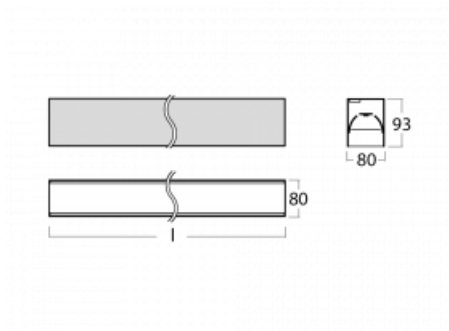

Luminaire

Lina80-S

05S-200B-40GGM3/840, S

EPD®

Lina80-S luminaires are available in recessed, surface, suspended or wall mounted versions, including the illuminated corner segments. Lina80-S system luminaire can be used to create different shapes or long lines, with special joints that prevent any light to shine through, creating thus a seamless visual effect, suitable for small offices as well as big halls.

Technical drawing

Type of installation	Recessed, Surface, Wall mounted, Suspended, 3 circuit track
Light distribution	Direct
Luminaire shape	Linear
Colour of the luminaires	Silver
Material	Aluminium
Lifetime	L90/B50 50 000 hours
Warranty	2 years
Description of luminaires	Luminaire recessed/surface/wall mounted/suspended/3 circuit track
Dimensions	2244 mm × 80 mm × 93 mm
Light source	LED MODUL
Type of optical system	MP PRO UGR
Luminous flux*	5520 lm
Colour Temperature	4000 K cool white
Luminous efficacy	134 lm/W
MacAdam Light source	2
Colour rendering index	80
UGR max. X=4H Y=8H, ρ=70,50,20	19

00-20900, F
 bracket for installation
 of suspended type of
 profile as recessed
 trimless

00-21300, S
 Lipo80-S, Lina80-S -
 pendant profile for track
 luminaires; l = 1122mm

00-21301, S
 Lipo80-S, Lina80-S -
 pendant profile for track
 luminaires; l = 2242mm