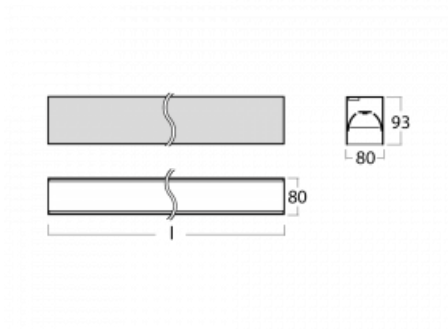

Luminaire

Lina80-S

05S-200B-40GGM3/840, B

EPD®

Lina80-S luminaires are available in recessed, surface, suspended or wall mounted versions, including the illuminated corner segments. Lina80-S system luminaire can be used to create different shapes or long lines, with special joints that prevent any light to shine through, creating thus a seamless visual effect, suitable for small offices as well as big halls.

Technical drawing

Type of installation	Recessed, Surface, Wall mounted, Suspended, 3 circuit track
Light distribution	Direct
Luminaire shape	Linear
Colour of the luminaires	Black
Material	Aluminium
Lifetime	L90/B50 50 000 hours
Warranty	2 years
Description of luminaires	Luminaire recessed/surface/wall mounted/suspended/3 circuit track
Dimensions	2244 mm × 80 mm × 93 mm
Light source	LED MODUL
Type of optical system	MP PRO UGR
Luminous flux*	5520 lm
Colour Temperature	4000 K cool white
Luminous efficacy	134 lm/W
MacAdam Light source	2
Colour rendering index	80
UGR max. X=4H Y=8H, ρ=70,50,20	19

00-20900, F
bracket for installation
of suspended type of
profile as recessed
trimless

00-21300, B
Lipo80-S, Lina80-S -
pendant profile for track
luminaires; l = 1122mm

00-21301, B
Lipo80-S, Lina80-S -
pendant profile for track
luminaires; l = 2242mm