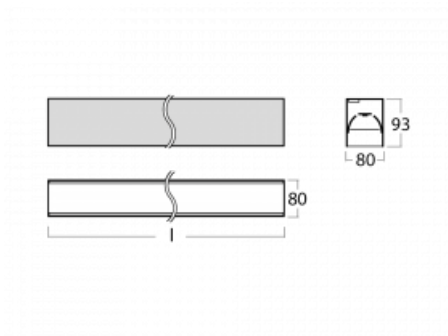

Luminaire

Lina80-S

05S-200B-40GGM3/830, W

EPD®

Lina80-S luminaires are available in recessed, surface, suspended or wall mounted versions, including the illuminated corner segments. Lina80-S system luminaire can be used to create different shapes or long lines, with special joints that prevent any light to shine through, creating thus a seamless visual effect, suitable for small offices as well as big halls.

Technical drawing

Type of installation	Recessed, Surface, Wall mounted, Suspended, 3 circuit track
Light distribution	Direct
Luminaire shape	Linear
Colour of the luminaires	White
Material	Aluminium
Lifetime	L90/B50 50 000 hours
Warranty	2 years
Description of luminaires	Luminaire recessed/surface/wall mounted/suspended/3 circuit track
Dimensions	2244 mm × 80 mm × 93 mm
Light source	LED MODUL
Type of optical system	MP PRO UGR
Luminous flux*	5300 lm
Colour Temperature	3000 K warm white
Luminous efficacy	129 lm/W
MacAdam Light source	2
Colour rendering index	80
UGR max. X=4H Y=8H, ρ=70,50,20	18.9

00-20900, F
 bracket for installation
 of suspended type of
 profile as recessed
 trimless

00-21300, W
 Lipo80-S, Lina80-S -
 pendant profile for track
 luminaires; l = 1122mm

00-21301, W
 Lipo80-S, Lina80-S -
 pendant profile for track
 luminaires; l = 2242mm