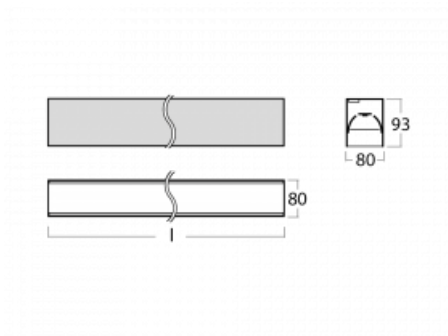

Luminaire

Lina80-S

05S-200B-40GGM3/830, B

EPD®

Lina80-S luminaires are available in recessed, surface, suspended or wall mounted versions, including the illuminated corner segments. Lina80-S system luminaire can be used to create different shapes or long lines, with special joints that prevent any light to shine through, creating thus a seamless visual effect, suitable for small offices as well as big halls.

Technical drawing

Type of installation	Recessed, Surface, Wall mounted, Suspended, 3 circuit track
Light distribution	Direct
Luminaire shape	Linear
Colour of the luminaires	Black
Material	Aluminium
Lifetime	L90/B50 50 000 hours
Warranty	2 years
Description of luminaires	Luminaire recessed/surface/wall mounted/suspended/3 circuit track
Dimensions	2244 mm × 80 mm × 93 mm
Light source	LED MODUL
Type of optical system	Microprisma low UGR
Luminous flux	5300 lm ± 10 %
Colour Temperature	3000 K warm white
Luminous efficacy	129 lm/W
MacAdam Light source	2
Colour rendering index	80
UGR max. X=4H Y=8H, ρ=70,50,20	18.9

00-20900, F
 bracket for installation
 of suspended type of
 profile as recessed
 trimless

00-21300, B
 Lipo80-S, Lina80-S -
 pendant profile for track
 luminaires; l = 1122mm

00-21301, B
 Lipo80-S, Lina80-S -
 pendant profile for track
 luminaires; l = 2242mm