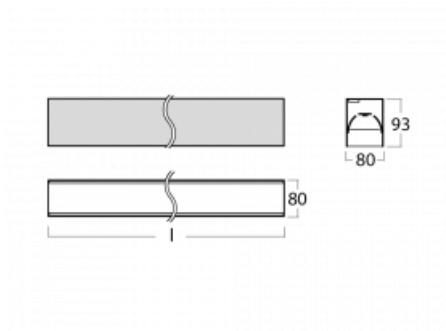

# Lina80-S

05S-200B-40GGE/840, W

EPD®

Lina80-S luminaires are available in recessed, surface, suspended or wall mounted versions, including the illuminated corner segments. Lina80-S system luminaire can be used to create different shapes or long lines, with special joints that prevent any light to shine through, creating thus a seamless visual effect, suitable for small offices as well as big halls.

## Technical drawing

Type of installation	Recessed, Surface, Wall mounted, Suspended, 3 circuit track
Light distribution	Direct
Luminaire shape	Linear
Colour of the luminaires	White
Material	Aluminium
Lifetime	L90/B50 50 000 hours
Warranty	5 years
Description of luminaires	Luminaire recessed/surface/wall mounted/suspended/3 circuit track
Dimensions	2244 mm × 80 mm × 93 mm
Light source	LED MODUL
Type of optical system	MP PRO UGR
Luminous flux*	5520 lm
Colour Temperature	4000 K cool white
Luminous efficacy	134 lm/W
MacAdam Light source	2
Colour rendering index	80
UGR max. X=4H Y=8H, ρ=70,50,20	19

**00-20700, W**  
 2 pcs of wall fastening  
 Lipo/Lina

**00-20900, F**  
 bracket for installation  
 of suspended type of  
 profile as recessed  
 trimless

**00-21300, W**  
 Lipo80-S, Lina80-S -  
 pendant profile for track  
 luminaires; l = 1122mm

**00-21301, W**  
 Lipo80-S, Lina80-S -  
 pendant profile for track  
 luminaires; l = 2242mm

**00-51300, W**  
 set for suspension into  
 3-phase track, non-  
 dimmable luminaires

**00-51301, W**  
 set for suspension into  
 3-phase track, dimmable  
 luminaires