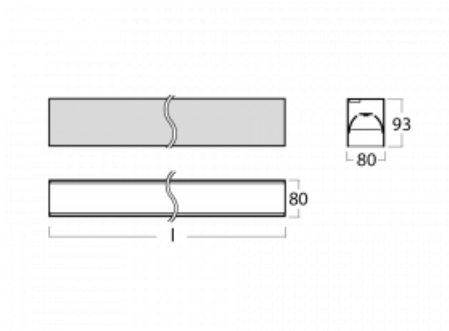

Luminaire

Lina80-S

05S-200B-40GGE/840, B

EPD®

Lina80-S luminaires are available in recessed, surface, suspended or wall mounted versions, including the illuminated corner segments. Lina80-S system luminaire can be used to create different shapes or long lines, with special joints that prevent any light to shine through, creating thus a seamless visual effect, suitable for small offices as well as big halls.

Technical drawing

Type of installation	Recessed, Surface, Wall mounted, Suspended, 3 circuit track
Light distribution	Direct
Luminaire shape	Linear
Colour of the luminaires	Black
Material	Aluminium
Lifetime	L90/B50 50 000 hours
Warranty	5 years
Description of luminaires	Luminaire recessed/surface/wall mounted/suspended/3 circuit track
Dimensions	2244 mm × 80 mm × 93 mm
Light source	LED MODUL
Type of optical system	Microprisma low UGR
Luminous flux	5520 lm ± 10 %
Colour Temperature	4000 K cool white
Luminous efficacy	134 lm/W
MacAdam Light source	2
Colour rendering index	80
UGR max. X=4H Y=8H, ρ=70,50,20	19

00-21300, B
 Lipo80-S, Lina80-S -
 pendant profile for track
 luminaires; l = 1122mm

00-21301, B
 Lipo80-S, Lina80-S -
 pendant profile for track
 luminaires; l = 2242mm

00-51300, B
 set for suspension into
 3-phase track, non-
 dimmable luminaires