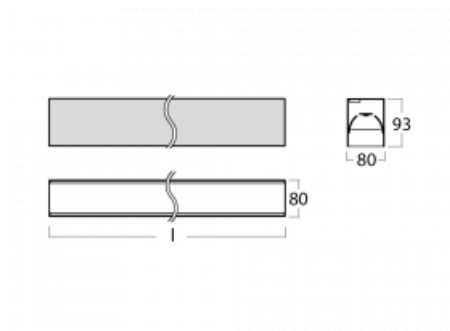

# Lina80-S

05S-200B-40GGE/830, S

EPD®

Lina80-S luminaires are available in recessed, surface, suspended or wall mounted versions, including the illuminated corner segments. Lina80-S system luminaire can be used to create different shapes or long lines, with special joints that prevent any light to shine through, creating thus a seamless visual effect, suitable for small offices as well as big halls.

## Technical drawing

Type of installation	Recessed, Surface, Wall mounted, Suspended, 3 circuit track
Light distribution	Direct
Luminaire shape	Linear
Colour of the luminaires	Silver
Material	Aluminium
Lifetime	L90/B50 50 000 hours
Warranty	5 years
Description of luminaires	Luminaire recessed/surface/wall mounted/suspended/3 circuit track
Dimensions	2244 mm × 80 mm × 93 mm
Light source	LED MODUL
Type of optical system	MP PRO UGR
Luminous flux*	5300 lm
Colour Temperature	3000 K warm white
Luminous efficacy	129 lm/W
MacAdam Light source	2
Colour rendering index	80
UGR max. X=4H Y=8H, ρ=70,50,20	18.9