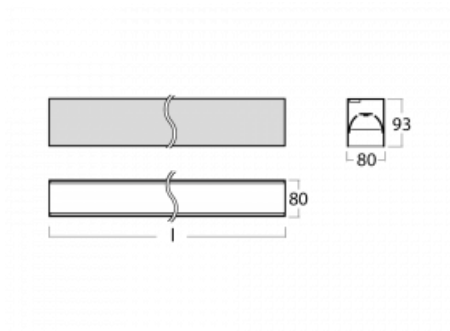

Luminaire

Lina80-S

05S-200B-40GGE/830, B

EPD®

Lina80-S luminaires are available in recessed, surface, suspended or wall mounted versions, including the illuminated corner segments. Lina80-S system luminaire can be used to create different shapes or long lines, with special joints that prevent any light to shine through, creating thus a seamless visual effect, suitable for small offices as well as big halls.

Technical drawing

Type of installation	Recessed, Surface, Wall mounted, Suspended, 3 circuit track
Light distribution	Direct
Luminaire shape	Linear
Colour of the luminaires	Black
Material	Aluminium
Lifetime	L90/B50 50 000 hours
Warranty	5 years
Description of luminaires	Luminaire recessed/surface/wall mounted/suspended/3 circuit track
Dimensions	2244 mm × 80 mm × 93 mm
Light source	LED MODUL
Type of optical system	MP PRO UGR
Luminous flux*	5300 lm
Colour Temperature	3000 K warm white
Luminous efficacy	129 lm/W
MacAdam Light source	2
Colour rendering index	80
UGR max. X=4H Y=8H, ρ=70,50,20	18.9

00-21300, B
 Lipo80-S, Lina80-S -
 pendant profile for track
 luminaires; l = 1122mm

00-21301, B
 Lipo80-S, Lina80-S -
 pendant profile for track
 luminaires; l = 2242mm

00-51300, B
 set for suspension into
 3-phase track, non-
 dimmable luminaires