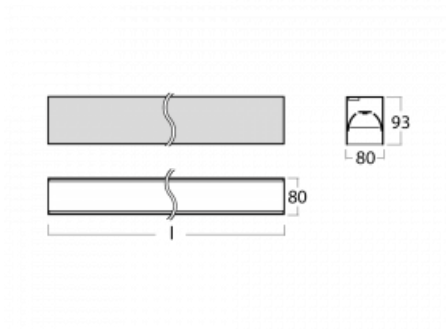

Luminaire

Lina80-S

05S-200B-40GGD/830, S

EPD®

Lina80-S luminaires are available in recessed, surface, suspended or wall mounted versions, including the illuminated corner segments. Lina80-S system luminaire can be used to create different shapes or long lines, with special joints that prevent any light to shine through, creating thus a seamless visual effect, suitable for small offices as well as big halls.

Technical drawing

Type of installation	Recessed, Surface, Wall mounted, Suspended, 3 circuit track
Light distribution	Direct
Luminaire shape	Linear
Colour of the luminaires	Silver
Material	Aluminium
Lifetime	L90/B50 50 000 hours
Warranty	5 years
Description of luminaires	Luminaire recessed/surface/wall mounted/suspended/3 circuit track
Dimensions	2244 mm × 80 mm × 93 mm
Light source	LED MODUL
Type of optical system	MP PRO UGR
Luminous flux*	5300 lm
Colour Temperature	3000 K warm white
Luminous efficacy	129 lm/W
MacAdam Light source	2
Colour rendering index	80
UGR max. X=4H Y=8H, ρ=70,50,20	18.9

00-20900, F
 bracket for installation
 of suspended type of
 profile as recessed
 trimless

00-21300, S
 Lipo80-S, Lina80-S -
 pendant profile for track
 luminaires; l = 1122mm

00-21301, S
 Lipo80-S, Lina80-S -
 pendant profile for track
 luminaires; l = 2242mm